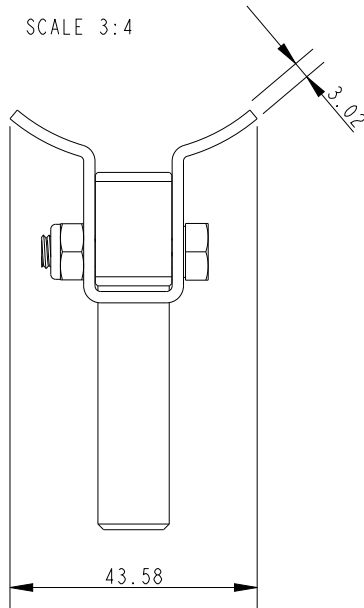

SCALE 3:4

SCALE 1:1

DIMENSIONS FOR REFERENCE ONLY
allenbrothers.co.uk
 +44(0)1621 772477

| Specification | | | |
|-------------------------------|---------------------------|----------------------------|--------------------|
| Backing Plate Thickness mm | Backing Plate Width mm | Fixing Hole Diameter mm | Pin Diameter mm |
| 2 | 45 | 5 | 12 |

| Title | Description |
|--------------------|---|
| ASP4109-REF | Gooseneck for 2 1/2" mast with 1/2" pin |