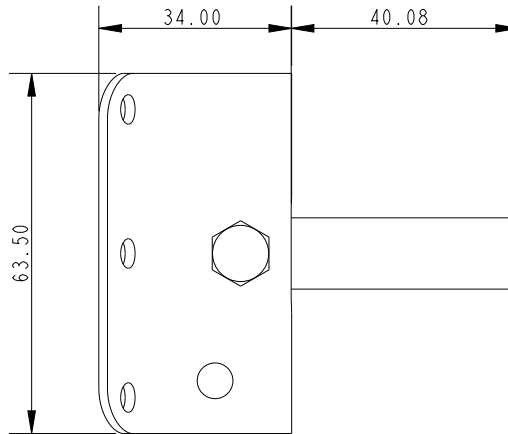

SCALE 3:4

SCALE 1:1

DIMENSIONS FOR REFERENCE ONLY
allenbrothers.co.uk
 +44(0)1621 772477

| Specification | | | |
|-------------------------------|---------------------------|----------------------------|--------------------|
| Backing Plate Thickness mm | Backing Plate Width mm | Fixing Hole Diameter mm | Pin Diameter mm |
| 2 | 45 | 5 | 12 |

| Title | Description |
|--------------------|---|
| ASP4109-REF | Gooseneck for 2 1/2" mast with 1/2" pin |